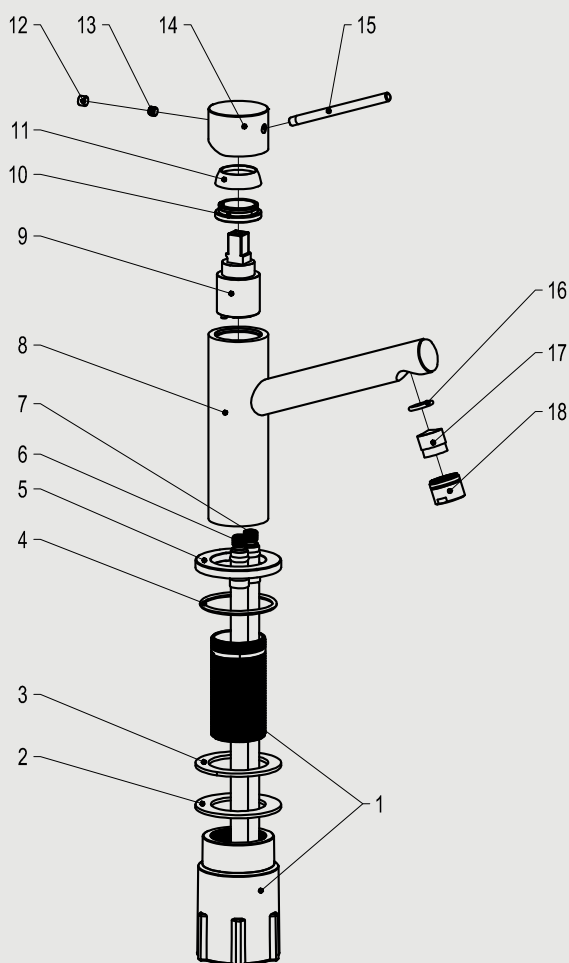

Edition: 2020-04-01

- 1 Fixing bushing
- 2 Washer
- 3 Threaded tube
- 4 O ring
- 5 Base
- 6 Flexible hose
- 7 Flexible hose
- 8 Body
- 9 Cartridge
- 10 Screw nut
- 11 Cover ring
- 12 Rubber
- 13 Inner hex screw
- 14 Handle base
- 15 Handle bar
- 16 O ring
- 17 Aerator cover
- 18 Aerator

Vector Coal

Håndvaskarmatur i rustfrit stål.

Art nr

412232

Tekniske data:

Hulboring: 35 mm